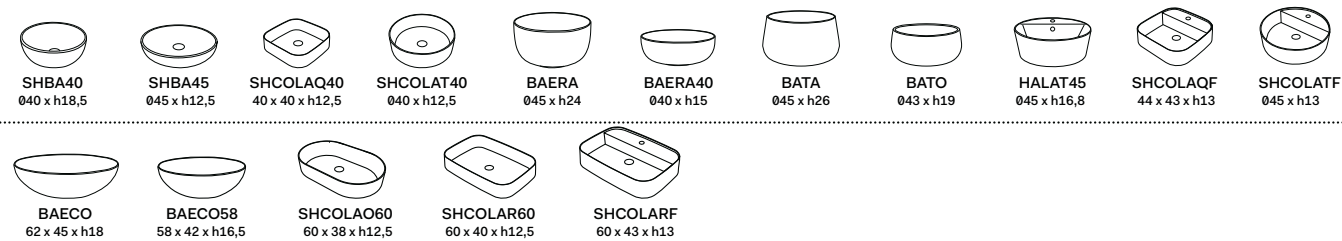

PIANO IN CERAMICA / CERAMIC TOP

Le Terre di Cielo

verniciature parte metallica
metal parts coatings

MOBILE A GIORNO / OPEN DAY CABINET
laccature mobile in legno / cabinet wooden lacquering

PORTASCIUGAMANI IN ACCIAIO / STEEL TOWEL RAIL
verniciature / coatings

lavabi installabili / washbasins