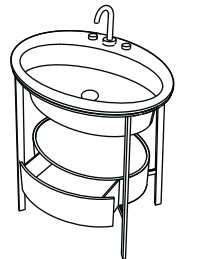

Catino Ovale

Catino Ovale 70 con cassetto
Catino Ovale 70 with drawer

70 x 50 x 83 h

Catino Ovale 70 monoforo predisposto 3 fori, con cassetto
Catino 70 with 1 hole prepared 3 holes, with drawer

70 x 50 x 83 h