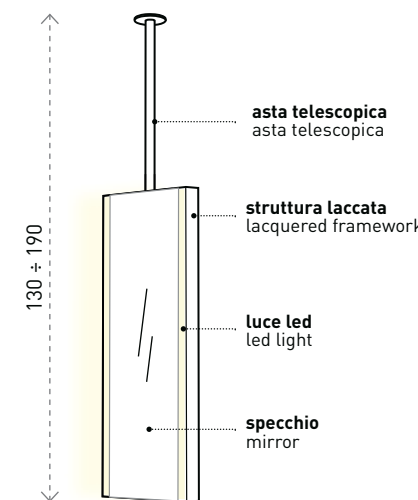

modelli disponibili / available models

ARGO

SPECCHIO ARGO

a parete con o senza luce led
Argo wall-mounted mirror, with or without led light

l. 40 cm
p. 5 cm
h. 95 cm

art. ARSPSA/ARSPSAL

finiture struttura / framework finishes

ARGO

SPECCHIO ARGO

telescopico con o senza luce led
(asta regolabile di 5 in 5 cm)
Extendable Argo mirror with or without led lighting (adjustable pole 5 in 5 cm)

art. ARSP/ARSPL

finiture struttura / framework finishes