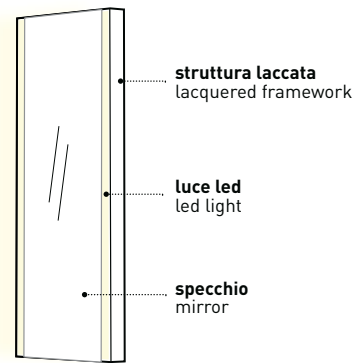

modelli disponibili / available models

ARGO

SPECCHIO ARGO

a parete con o senza luce led
Argo wall-mounted mirror, with or without led light

l. 40 cm
p. 5 cm
h. 95 cm

art. ARSPSA/ARSPSAL

finiture struttura / framework finishes