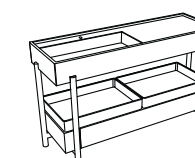

CESTE IN CUOIO / BASKETS IN LEATHER