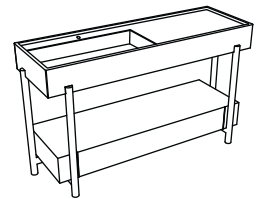

cm 140 x 46 x h83

Plinio mobile con cassetto
Plinio cabinet with drawer

NEW

cm 115 x 46 x h83

NEW

cm 85 x 46 x h83

finiture / finishes

LAVABO IN CERAMICA / CERAMIC WASHBASIN