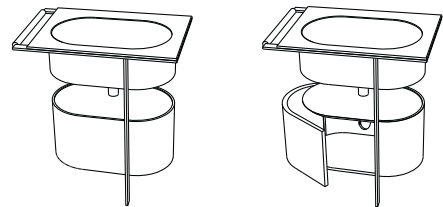

SACCHE IN CUOIO
LEATHER STORAGE BAGS

MENSOLE IN LIVINGTEC
SHELVES IN LIVINGTEC

modelli disponibili / available models

KYROS
collection

Kyros con mobile e portasciugamani
Kyros with cabinet and towel rail

78,5 x 50 x h85