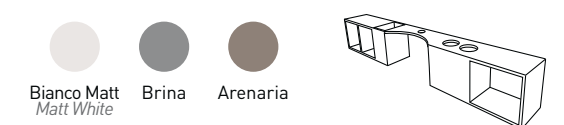

ELEMENTO PORTAOGGETTI IN LIVINGTEC / LIVINGTEC STORAGE UNIT