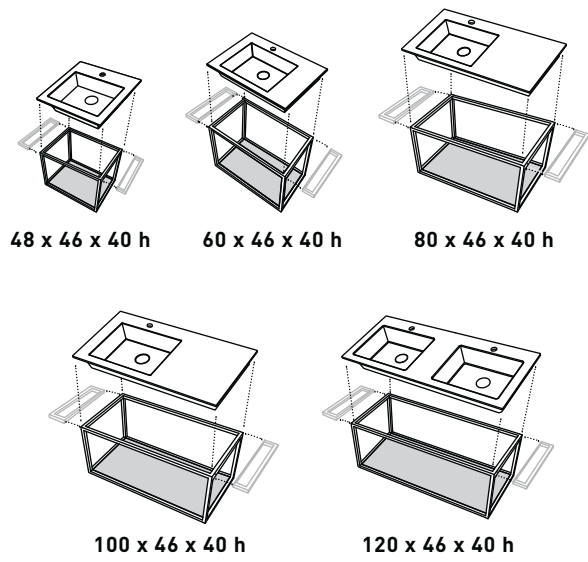

modelli disponibili / available models

ERA
collection