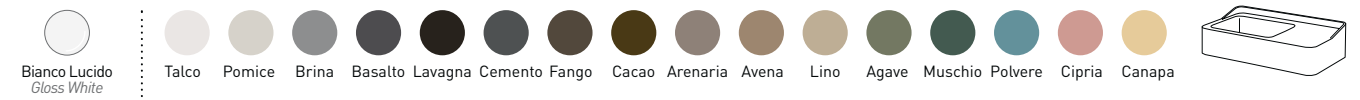

LAVABO IN CERAMICA / CERAMIC WASHBASIN

Le Terre di Cielo