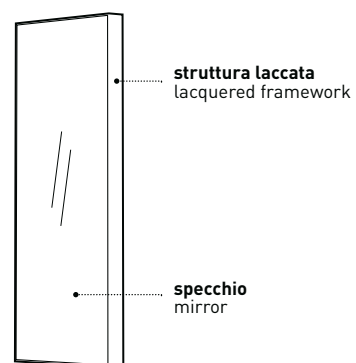

modelli disponibili / available models

ARGO

SPECCHIO ARGO

a parete con o senza luce led
Argo wall-mounted mirror, with or without led light

l. 40 cm
p. 5 cm
h. 95 cm

art. ARSPSA/ARSPSAL

finiture struttura / framework finishes