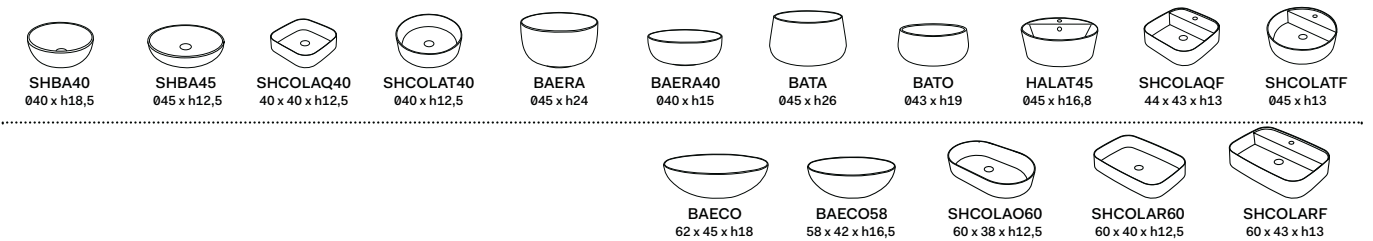

PIANO IN CERAMICA / CERAMIC TOP

Le Terre di Cielo

verniciature parte metallica
metal parts coatings

MOBILE CHIUSO / CLOSED CABINET
laccature mobile in legno / cabinet wooden lacquering

PORTASCIUGAMANI IN ACCIAIO / STEEL TOWEL RAIL
verniciature / coatings

lavabi installabili / washbasins