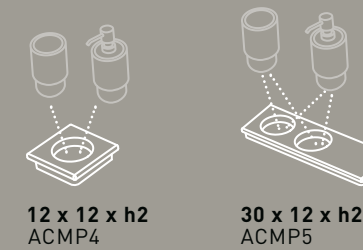

Portasciugamani versione ovale
Towel rails, oval version

Barra porta accessori
Tray for accessories

Mensola in LivingTec
Shelf in LivingTec

Porta sapone in LivingTec
Soap holder in LivingTec

Porta bicchiere o dispenser in LivingTec
Glass or dispenser holders in LivingTec