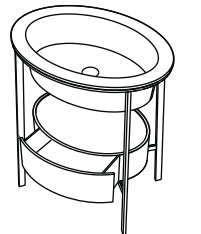

Catino Ovale

Catino Ovale 70 con cassetto
Catino Ovale 70 with drawer

70 x 50 x 83 h

Catino Ovale 70 monoforo predisposto 3 fori, con cassetto
Catino 70 with 1 hole prepared 3 holes, with drawer

70 x 50 x 83 h