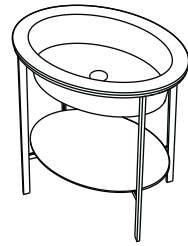

modelli disponibili / available models

I CATINI collection

Catino Ovale

Catino Ovale 70 con piano
Catino Ovale 70 with shelf

70 x 50 x 83 h