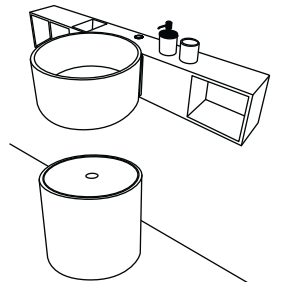

verniciature / coatings

PORTASCIUGAMANI IN LEGNO / WOODEN TOWEL RAIL

note tecniche lavabo / washbasin technical notes

modelli disponibili / available models

SELLA
collection

Sella lavabo con pouf Otto
Sella washbasin with pouf Otto

40 x 48 x h 20

Sella lavabo con elemento portaoggetti sospeso e pouf Otto
Sella washbasin with wall-hung storage unit and pouf Otto

110 x 48 x h20

finiture / finishes

LAVABO IN CERAMICA / CERAMIC WASHBASIN