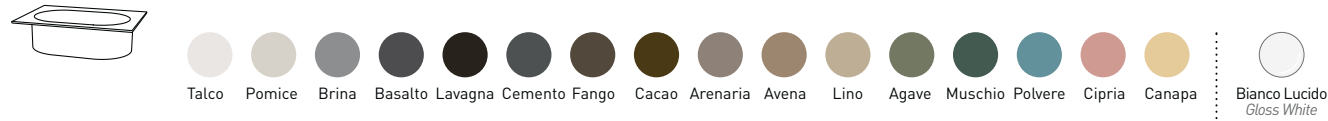

finiture / finishes

LAVABO IN CERAMICA / CERAMIC WASHBASIN

Le Terre di Cielo